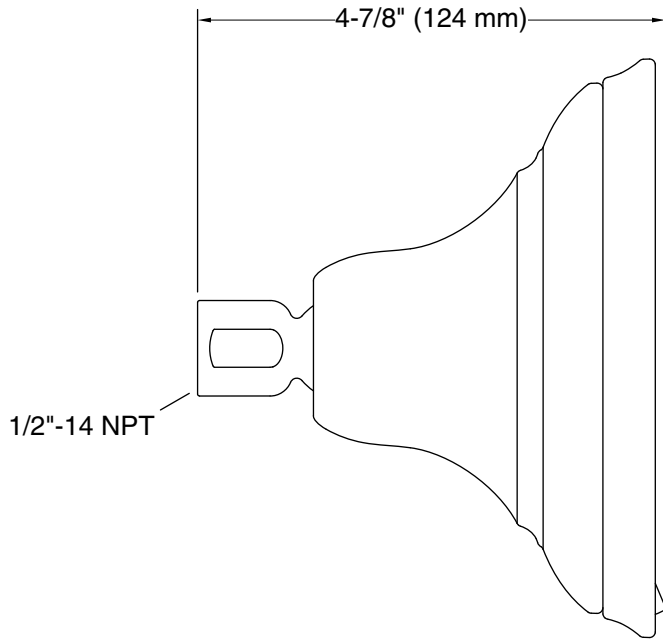

Material

- KOHLER finishes resist corrosion and tarnishing.

Installation

- Shower arm and flange sold separately.
- 1/2"-14 NPT connection.
- Wall-mount.

Water Conservation & Rebates

- This product can help a building earn Water Efficiency points in LEED® Green Building Rating System.

Recommended Products/Accessories

K-7397 Shower Arm and Flange
K-7395 Shower Arm and Flange
K-23723 Faucet cleaner

Codes/Standards

ASME A112.18.1/CSA B125.1
DOE - Energy Policy Act 1992
EPA WaterSense®
California Energy Commission (CEC)

Technical Information

All product dimensions are nominal.

Showerhead/Body Spray:

Rated maximum flow: 1.75 gal/min (6.6 l/min)

Notes

Install this product according to the installation instructions.