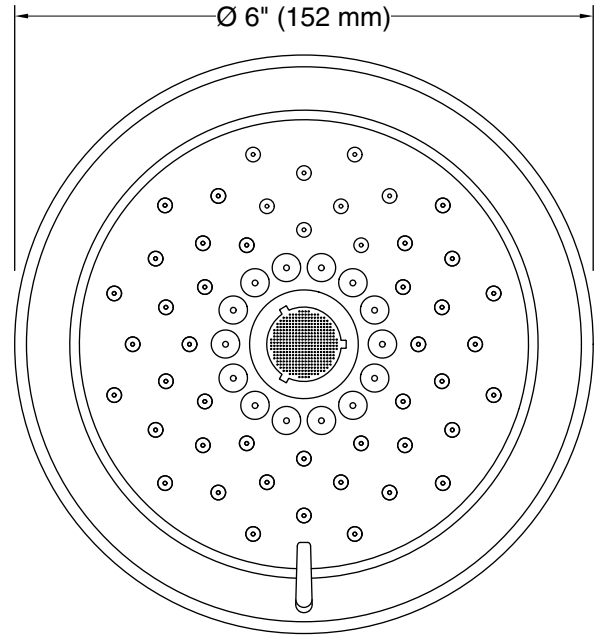

Features

- Multifunction showerhead and handshower each have advanced spray engines to provide three experiences: full coverage, pulsating massage, and silk spray.
- Full coverage spray produces an encompassing spray ideal for everyday use.
- Pulsating massage spray targets sore muscles to ease away aches and pains.
- Silk spray releases a dense, luxurious spray ideal for rinsing.
- Thumb tab allows for a smooth transition between sprays.
- MasterClean™ sprayface features an easy-to-clean surface that withstands mineral buildup.
- 1.75 gpm (6.6 lpm) flow rate.
- Coordinates with Bancroft and Devonshire faucets and accessories.

Material

- KOHLER finishes resist corrosion and tarnishing.

Installation

- Shower arm and flange sold separately.
- 1/2"-14 NPT connection.
- Wall-mount.

Water Conservation & Rebates

- This product can help a building earn Water Efficiency points in LEED® Green Building Rating System.

Recommended Products/Accessories

K-7397 Shower Arm and Flange
K-7395 Shower Arm and Flange
K-23723 Faucet cleaner

Codes/Standards

ASME A112.18.1/CSA B125.1
DOE - Energy Policy Act 1992
EPA WaterSense®
California Energy Commission (CEC)

Technical Information

All product dimensions are nominal.

Showerhead/Body Spray:

Rated maximum flow: 1.75 gal/min (6.6 l/min)

Notes

Install this product according to the installation instructions.